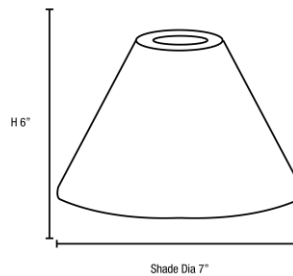

LINE DRAWING